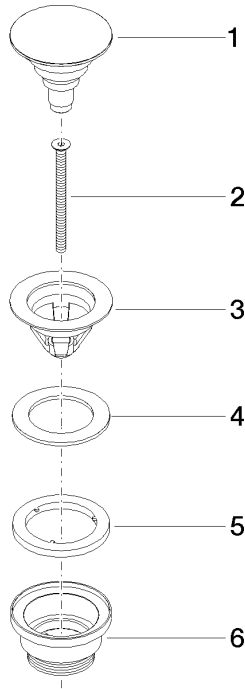

**Basin Waste with push fastening 1 1/4" - Brushed Light Gold**

IMO

10 125 970

Fits: IMO, LULU, MADISON, MEM, TARA,  
CL.1, LISSÉ, VAIA, META, CYO

	Brushed Light Gold	10 125 970-27
	Chrome	10 125 970-00
	Brushed Platinum	10 125 970-06
	Platinum	10 125 970-08
	Durabress (23kt Gold)	10 125 970-09
	Dark Chrome	10 125 970-19
	Light Gold	10 125 970-26
	Brushed Durabress (23kt Gold)	10 125 970-28
	Matte Black	10 125 970-33
	Platinum / Brushed Platinum	10 125 970-36
	Durabress / Brushed Durabress (23kt Gold)	10 125 970-38
	Brushed Bronze	10 125 970-42
	Brushed Champagne (22kt Gold)	10 125 970-46
	Champagne (22kt Gold)	10 125 970-47
	Brushed Chrome	10 125 970-93
	Brushed Dark Platinum	10 125 970-99

## Basin Waste with push fastening 1 1/4" - Brushed Light Gold

---

IMO

10 125 970

Only suitable for basins with an overflow.

10 125 970

mm [inches]

10 125 970

Parts for other finishes can be found here: [Chrome](#)

**Spare parts list**

No.	Item Number	Name	Quantity used	Delivery time
1	04 31 20 096 00-27	plug	1	-
Spare part can no longer be ordered, please order the replacement item				
2	09 30 30 179 90	screw	1	2
3	09 11 01 038-27	cup	1	60
4	09 14 05 061 90	seal	1	2
5	09 14 03 153 90	seal	1	2
6	09 11 10 156-27	connection	1	60