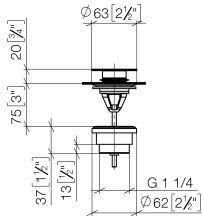

**Basin Waste with push fastening 1 1/4" - Brushed Light Gold**

IMO

10 125 970

Fits: IMO, LULU, MADISON, MEM, TARA,  
CL.1, LISSÉ, VAIA, META, CYO

	Brushed Light Gold	10 125 970-27
	Chrome	10 125 970-00
	Brushed Platinum	10 125 970-06
	Platinum	10 125 970-08
	Durabress (23kt Gold)	10 125 970-09
	Dark Chrome	10 125 970-19
	Light Gold	10 125 970-26
	Brushed Durabress (23kt Gold)	10 125 970-28
	Matte Black	10 125 970-33
	Platinum / Brushed Platinum	10 125 970-36
	Durabress / Brushed Durabress (23kt Gold)	10 125 970-38
	Brushed Bronze	10 125 970-42
	Brushed Champagne (22kt Gold)	10 125 970-46
	Champagne (22kt Gold)	10 125 970-47
	Brushed Chrome	10 125 970-93
	Brushed Dark Platinum	10 125 970-99

## Basin Waste with push fastening 1 1/4" - Brushed Light Gold

---

IMO

10 125 970

Only suitable for basins with an overflow.

10 125 970

mm [inches]

10 125 970

Parts for other finishes can be found here: [Chrome](#)

**Spare parts list**

No.	Item Number	Name	Quantity used	Delivery time
1	04 31 20 096 00-27	plug	1	-
Spare part can no longer be ordered, please order the replacement item				
2	09 30 30 179 90	screw	1	2
3	09 11 01 038-27	cup	1	60
4	09 14 05 061 90	seal	1	2
5	09 14 03 153 90	seal	1	2
6	09 11 10 156-27	connection	1	60